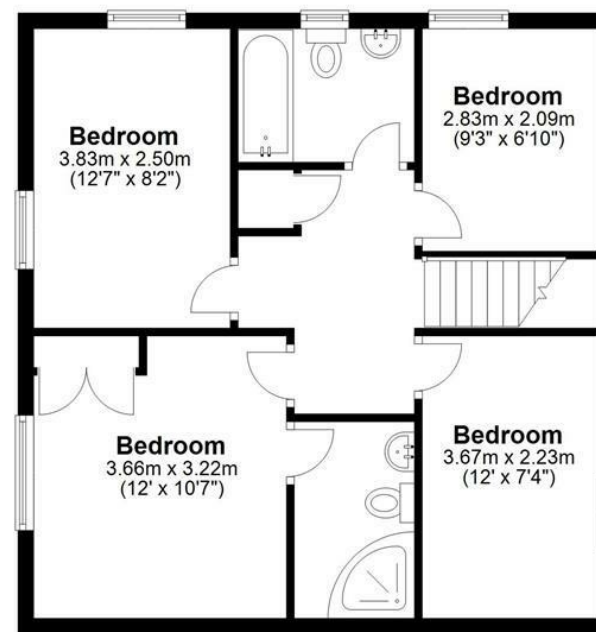

SIMPLY HOMES

Shephall Green

Stevenage SG2 9BS

Shephall Green

Stevenage SG2 9BS

Ground Floor

Approx. 78.9 sq. metres (848.9 sq. feet)

First Floor

Approx. 54.0 sq. metres (581.7 sq. feet)

Total area: approx. 132.9 sq. metres (1430.6 sq. feet)

SIMPLY HOMES

115 Fore Street | Hertford | SG14 1AS | 01992 558 557 | sales@simply-homes.co.uk | simply-homes.co.uk | Find us on