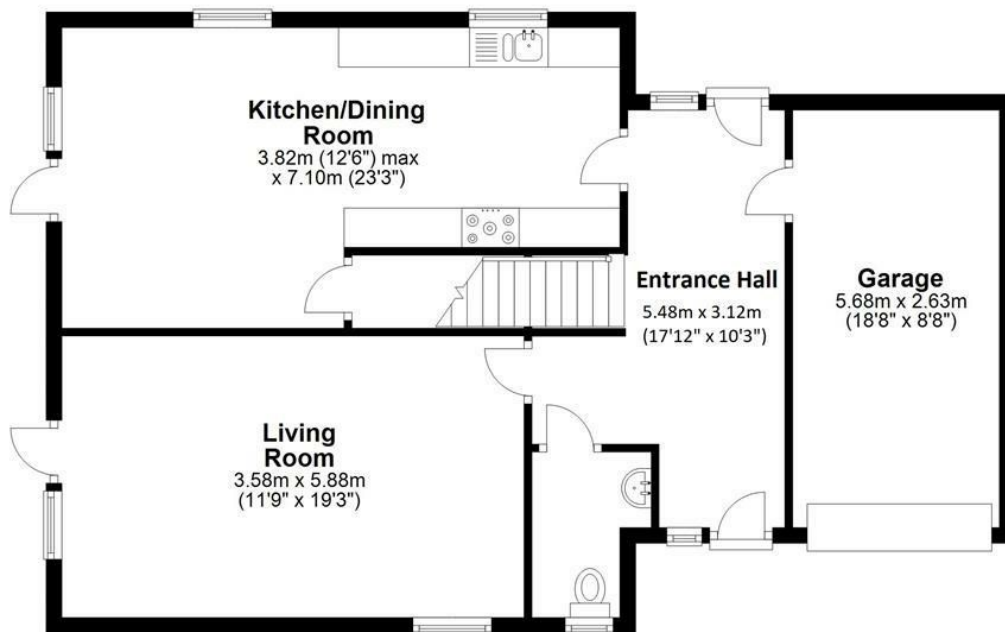

SIMPLY HOMES

Shephall Green

Stevenage SG2 9BS

Shephall Green

Stevenage SG2 9BS

Ground Floor

Approx. 78.9 sq. metres (848.9 sq. feet)

First Floor

Approx. 54.0 sq. metres (581.7 sq. feet)

Total area: approx. 132.9 sq. metres (1430.6 sq. feet)

SIMPLY HOMES

115 Fore Street | Hertford | SG14 1AS | 01992 558 557 | sales@simply-homes.co.uk | simply-homes.co.uk | Find us on